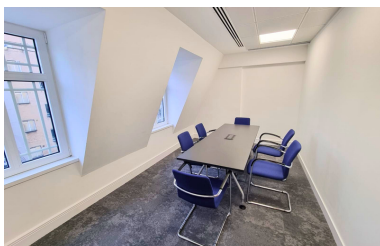

## FULLY SERVICED OFFICE SPACE AVAILABLE NOW

PRICE FROM **£19,950 PCM**

12 BERKELEY STREET, LONDON SW1W 0BD

12-18 DESKS SELF-CONTAINED FLOOR

PRIVATE MEETING ROOM

DESK SPACE

PRIVATE MEETING ROOM

WAITING AREA

### PROPERTY OVERVIEW

- Flexible Terms
- Bespoke Fitout
- 1 Meeting Room
- CAT A Cabling
- 1 Board Room
- Wi-Fi & Backup
- Break Out Space
- Fitted Kitchen
- Waiting Area
- c1550sqft